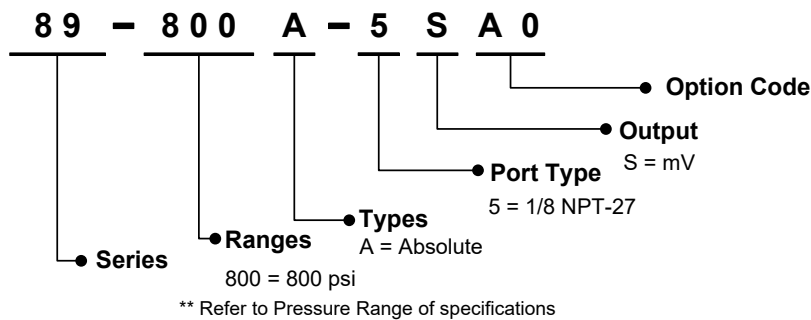

Equivalent Circuit

Notes:

1. Best Fit Straight Line
2. Measured from 0°C to 50°C @ 5V Constant voltage .

Dimension

Ordering Information

Pin #	Description
1	- Vo
2	+Sup
3	+ Vo
4	-Sup

STD-C32580A
04-18 R0

Headquarter Switzerland:
Angst+Pfister Sensors and Power AG