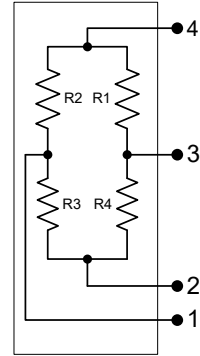

Characteristics

Preliminary

Unless otherwise specified, all parameters are measured at 25 °C and excitation of 5V

Parameters	Min	Typ	Max	Unit
Excitation Current		1.0	2.0	mA
Excitation Voltage	0	5.0	10.0	Volts
Span - 800 psia	80	160	240	mV
Offset (0 psia)	-30		+30	mV
Bridge Impedance	2.6	3.3	4.0	kohm
Nonlinearity ^{NOTE1}	-0.4	±0.2	+0.4	%FS
TC - Span ^{NOTE2}	-2.5		-1.9	10 ⁻³ /K
TC - Offset ^{NOTE2}	-12		+12	uV/VK
Hysteresis	-0.1		+0.1	%FS
Temp - Operating	-40		+125	°C
Temp - Storage	-40		+150	°C
Over Pressure			1.5X	Rated Pressure

Equivalent Circuit

Notes:

1. Best Fit Straight Line
2. Measured from 0°C to 50°C @ 5V Constant voltage .

Dimension

Ordering Information

Pin #	Description
1	- Vo
2	+Sup
3	+ Vo
4	-Sup

STD-C32580A
04-18 R0

Headquarter Switzerland:
Angst+Pfister Sensors and Power AG