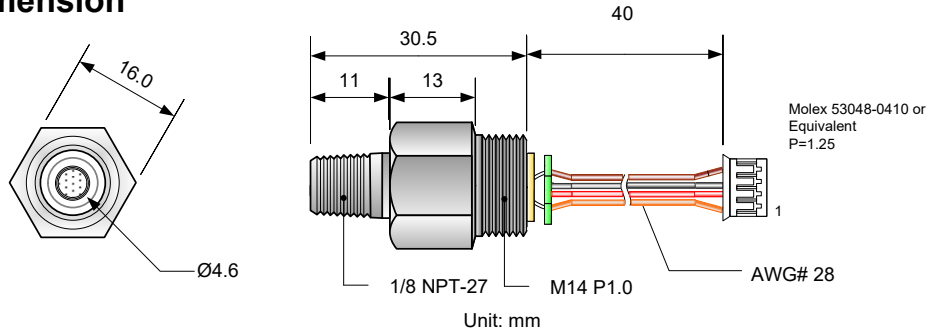

Characteristics

Preliminary

Unless otherwise specified, all parameters are measured at 25 °C and excitation of 5V

Parameters	Min	Typ	Max	Unit
Excitation Current		1.0	2.0	mA
Excitation Voltage	0	5.0	10.0	Volts
Span - 800 psia	80	160	240	mV
Offset (0 psia)	-30		+30	mV
Bridge Impedance	2.6	3.3	4.0	kohm
Nonlinearity ^{NOTE1}	-0.4	±0.2	+0.4	%FS
TC - Span ^{NOTE2}	-2.5		-1.9	10 ⁻³ /K
TC - Offset ^{NOTE2}	-12		+12	uV/VK
Hysteresis	-0.1		+0.1	%FS
Temp - Operating	-40		+125	°C
Temp - Storage	-40		+150	°C
Over Pressure			1.5X	Rated Pressure

Equivalent Circuit

Notes:

1. Best Fit Straight Line
2. Measured from 0°C to 50°C @ 5V Constant voltage .

Dimension

Ordering Information

Pin #	Description
1	- Vo
2	+Sup
3	+ Vo
4	-Sup

STD-C32580A
04-18 R0

Headquarter Switzerland:
Angst+Pfister Sensors and Power AG